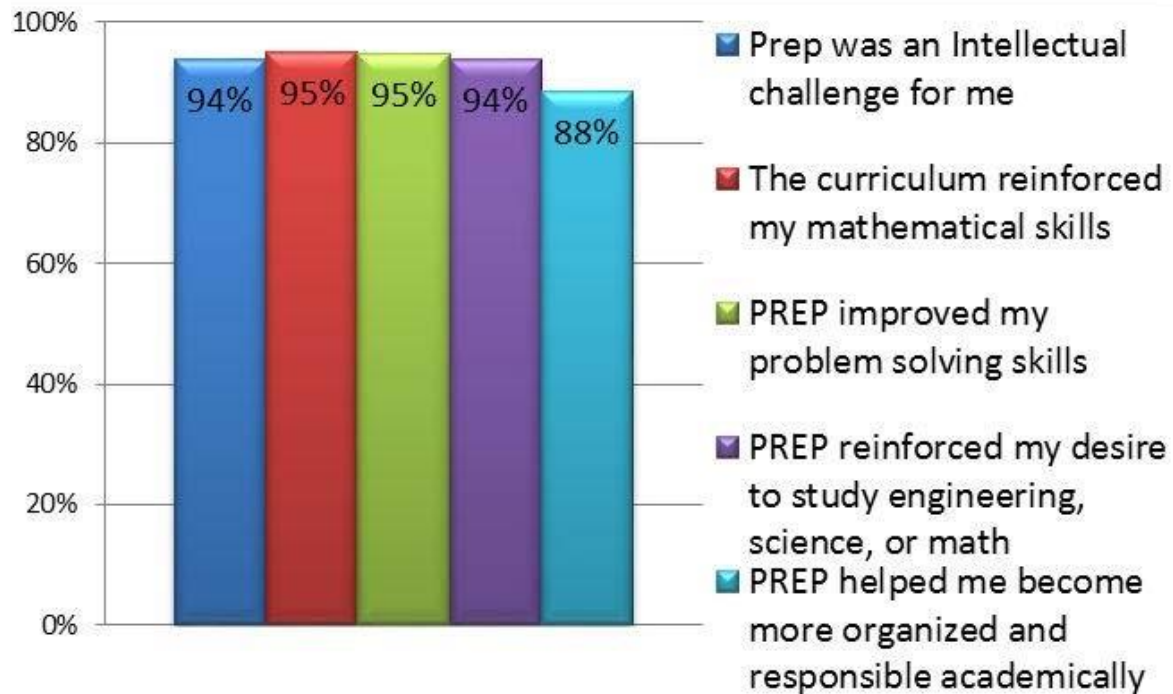

Student Improvements

	Logic	Physics	Statistics
Pre-Test	32%	35%	47%
Post-Test	82%	86%	82%

Student Evaluations

Student Demographics

Field of Study

■ Science ■ Technology ■ Engineering ■ Mathematics ■ Other/Undecided